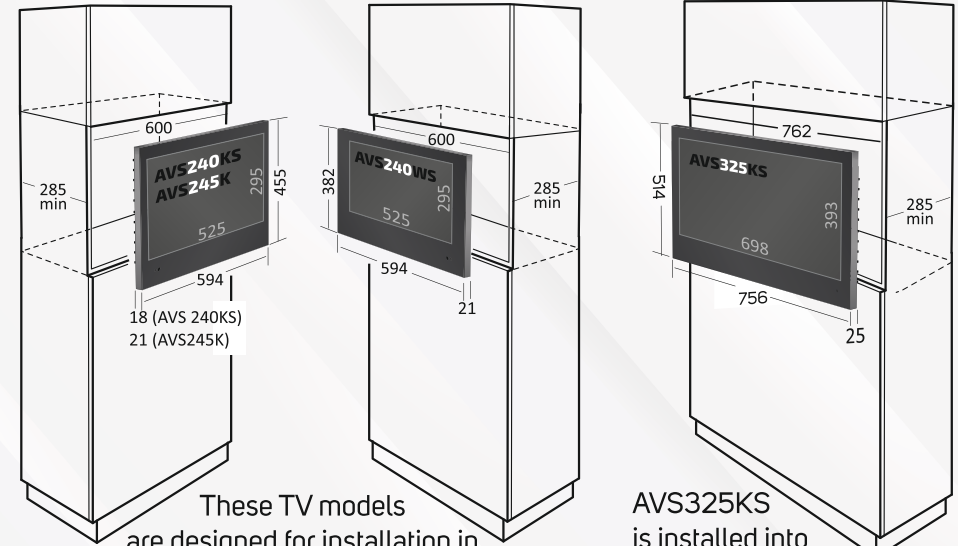

Lifestyle Waterproof Televisions

Waterproof Kitchen Cabinet Televisions

MODEL	DIMENSIONS	SPECIFICATIONS
AVS240SM	24"	Screen resolution: 1920x1080 Brightness: 700cd/m2 for Mirror (250cd/m2 for B/W frame) Installation dimensions: 633x430x55mm
AVS320SM	32"	Screen resolution: 1920x1080 Brightness: 800cd/m2 for Mirror (350cd/m2 for B/W frame) Installation dimensions: 807x568x57mm
AVS430SM	43"	Screen resolution: 3840x2160 (4K) Brightness: 700cd/m2 Installation dimensions: 1049x732x73mm
AVS550SM	55"	Screen resolution: 3840x2160 (4K) Brightness: 650cd/m2 Installation dimensions: 1309x868x81mm
AVS650SM	65"	Screen resolution: 3840x2160 (4K) Brightness: 650cd/m2 Installation dimensions: 1540x992x83mm
AVS750SM	75"	Screen resolution: 3840x2160 (4K) Brightness: 500cd/m2 Installation dimensions: 1773x1127x83mm